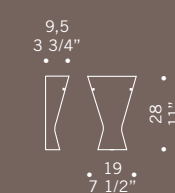

MEMORY A1
1x120W R7s
alogena lineare 75 mm
halogen linear 75 mm