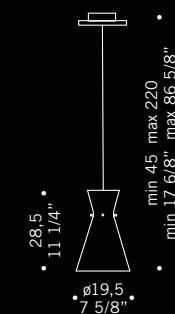

MEMORY S1G
1x70W E27
alogeno chiara
clear halogen
1x75W E27-PAR 30
1x20W E27
fluorescente
fluorescent